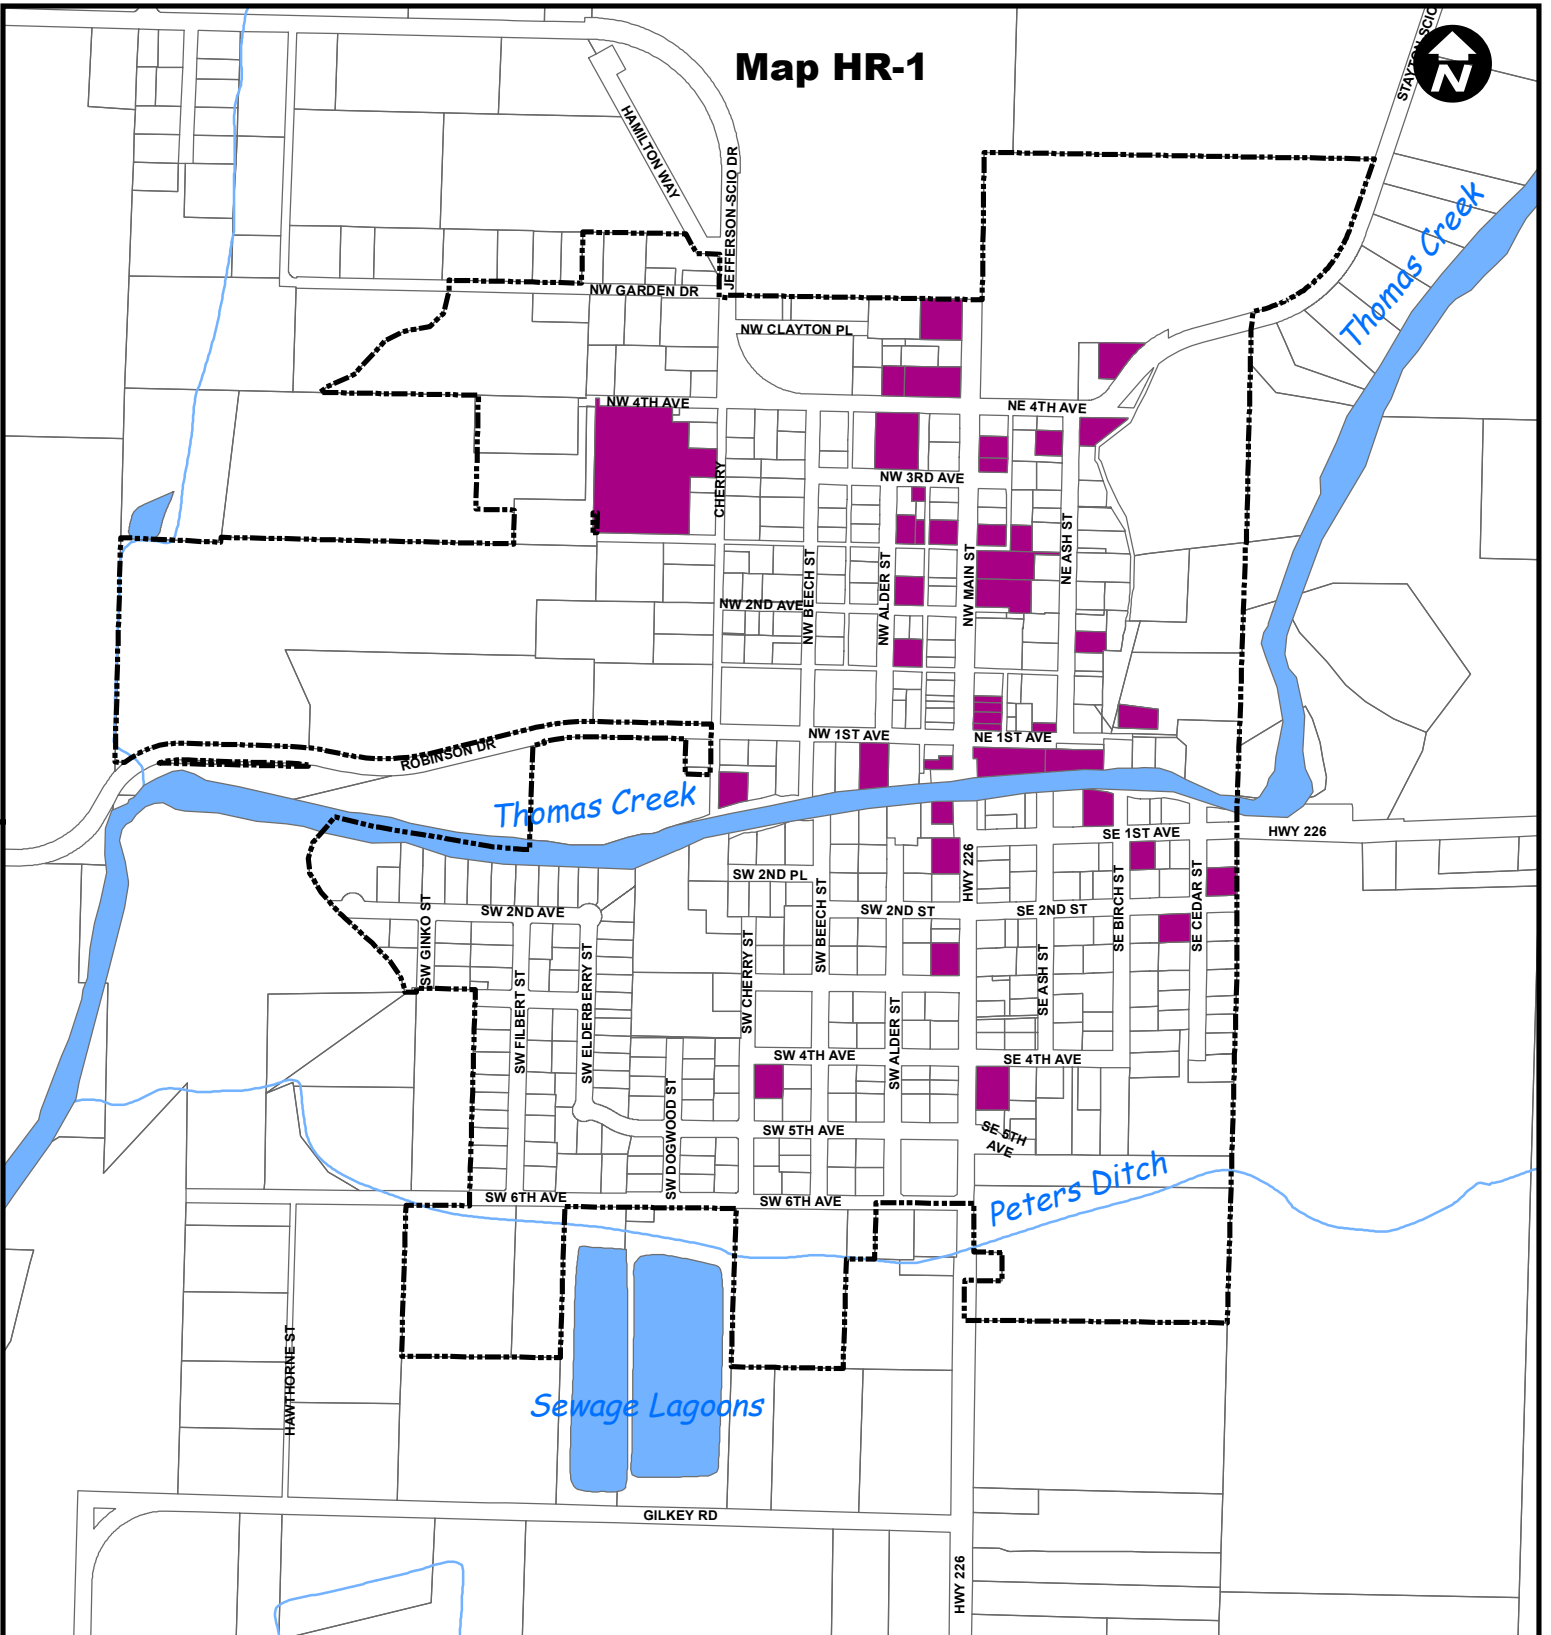

Map HR-1

City of Scio

Map Revised 11/01/2014.
Data Provided by the City
of Scio and Linn County.

Historical Properties

This product is for informational purposes only and may not have been prepared for or be suitable for legal, engineering, or surveying purposes. Users of this information should review or consult the primary data and information sources to ascertain the suitability of the information.

Legend

- City Limits
- Rivers and Streams
- Historical Properties
- Taxlots