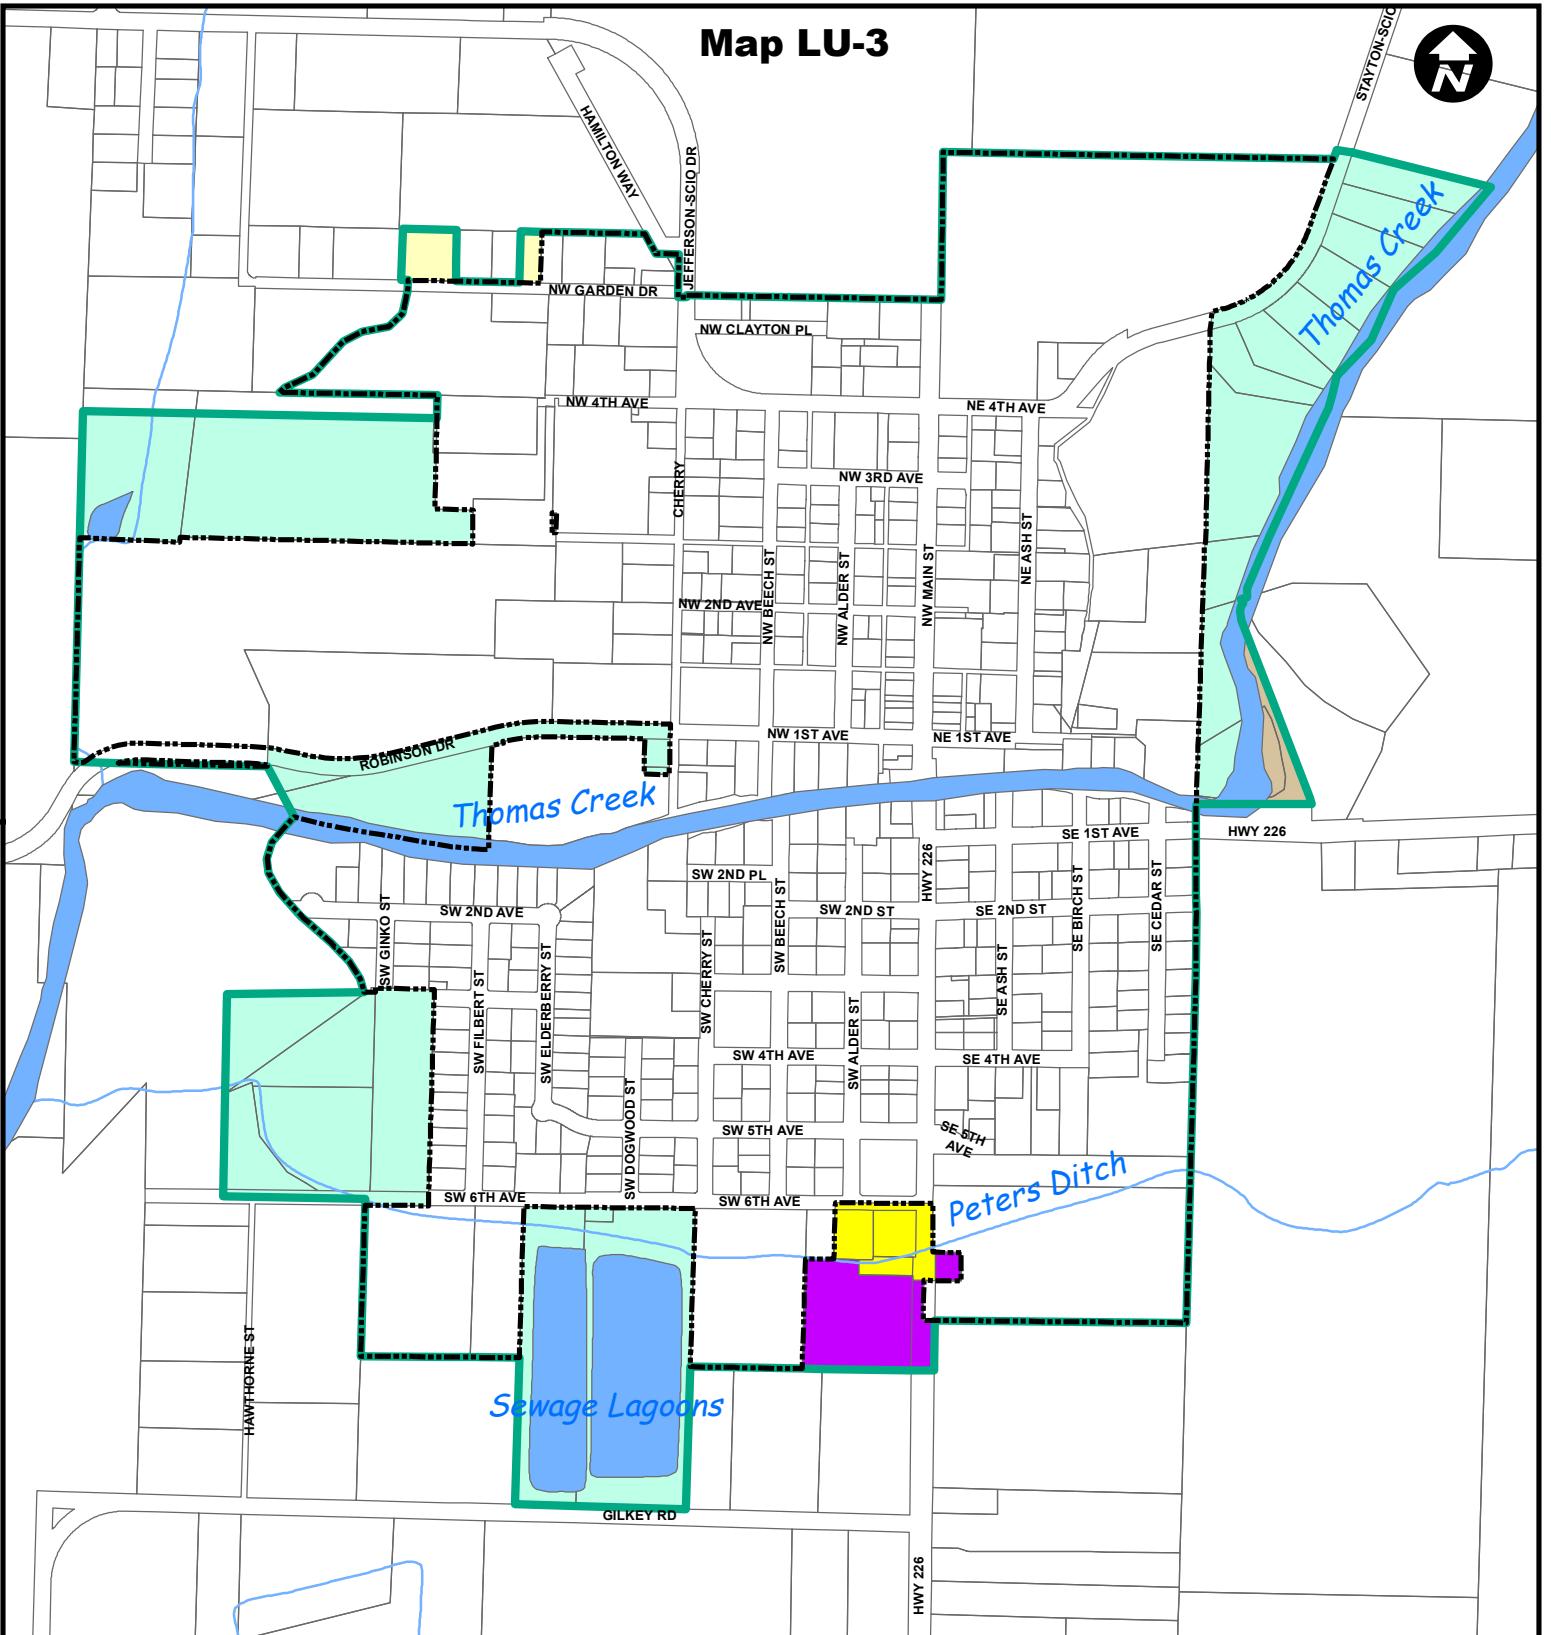

Map LU-3

City of Scio

Linn County Zoning within the Scio UGB

This product is for informational purposes only and may not have been prepared for or be suitable for legal, engineering, or surveying purposes. Users of this information should review or consult the primary data and information sources to ascertain the suitability of the information.

Legend

County Zoning in UGB

- EFU
- RR-2.5
- UGA-LI
- UGA-RR-1
- UGA-UGM-10
- City Limits
- Taxlots
- UGB
- Rivers and Streams

Map Revised 11/01/2014.
Data Provided by the City of Scio and Linn County.