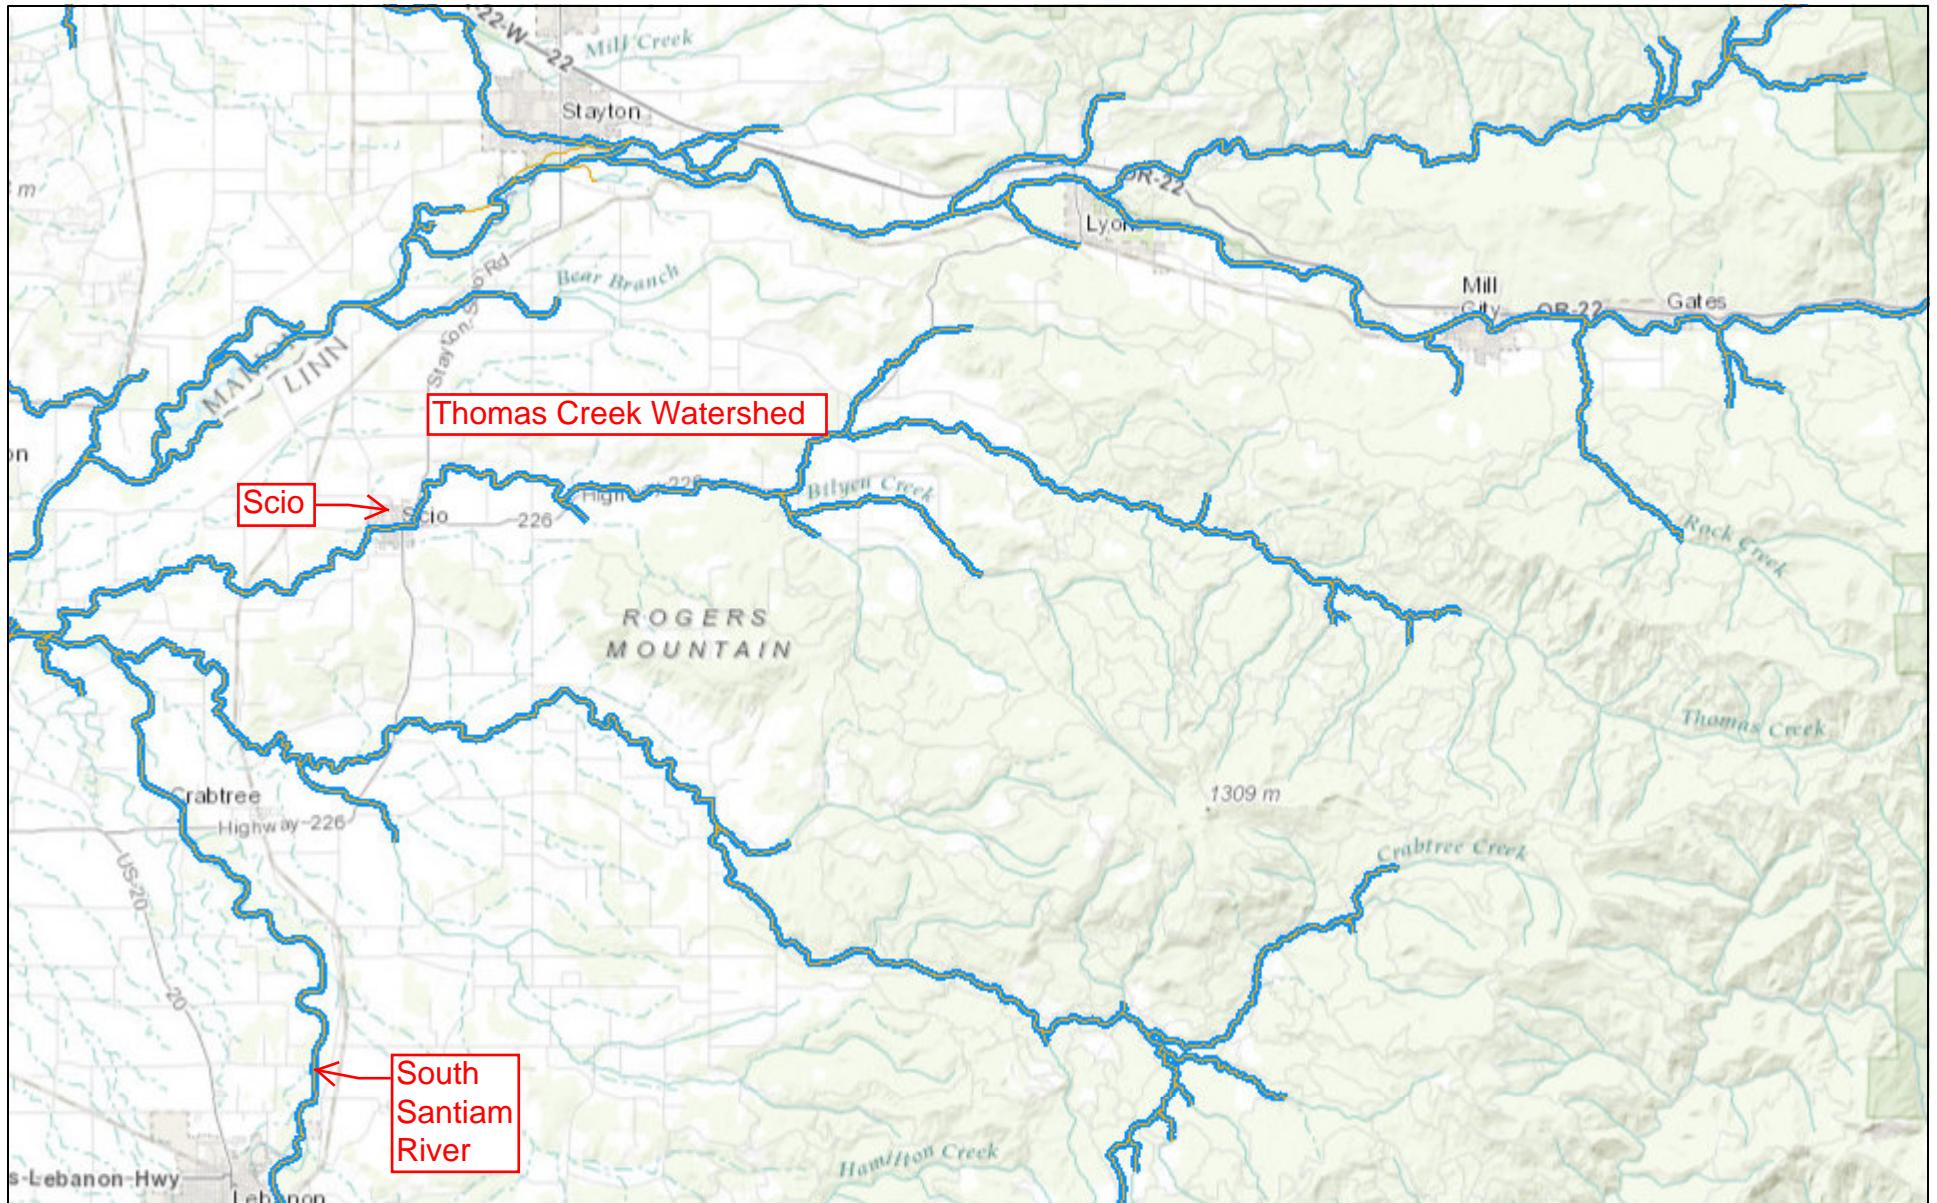

Essential Salmonid Habitat (2014)

Map NR-10

November 26, 2014

- Draft Essential Salmonid Habitat 2014
- Essential Salmonid Habitat 2010

1:288,895

Sources: Esri, HERE, DeLorme, TomTom, Intermap, increment P Corp., GEBCO, USGS, FAO, NPS, NRCAN, GeoBase, IGN, Kadaster NL,