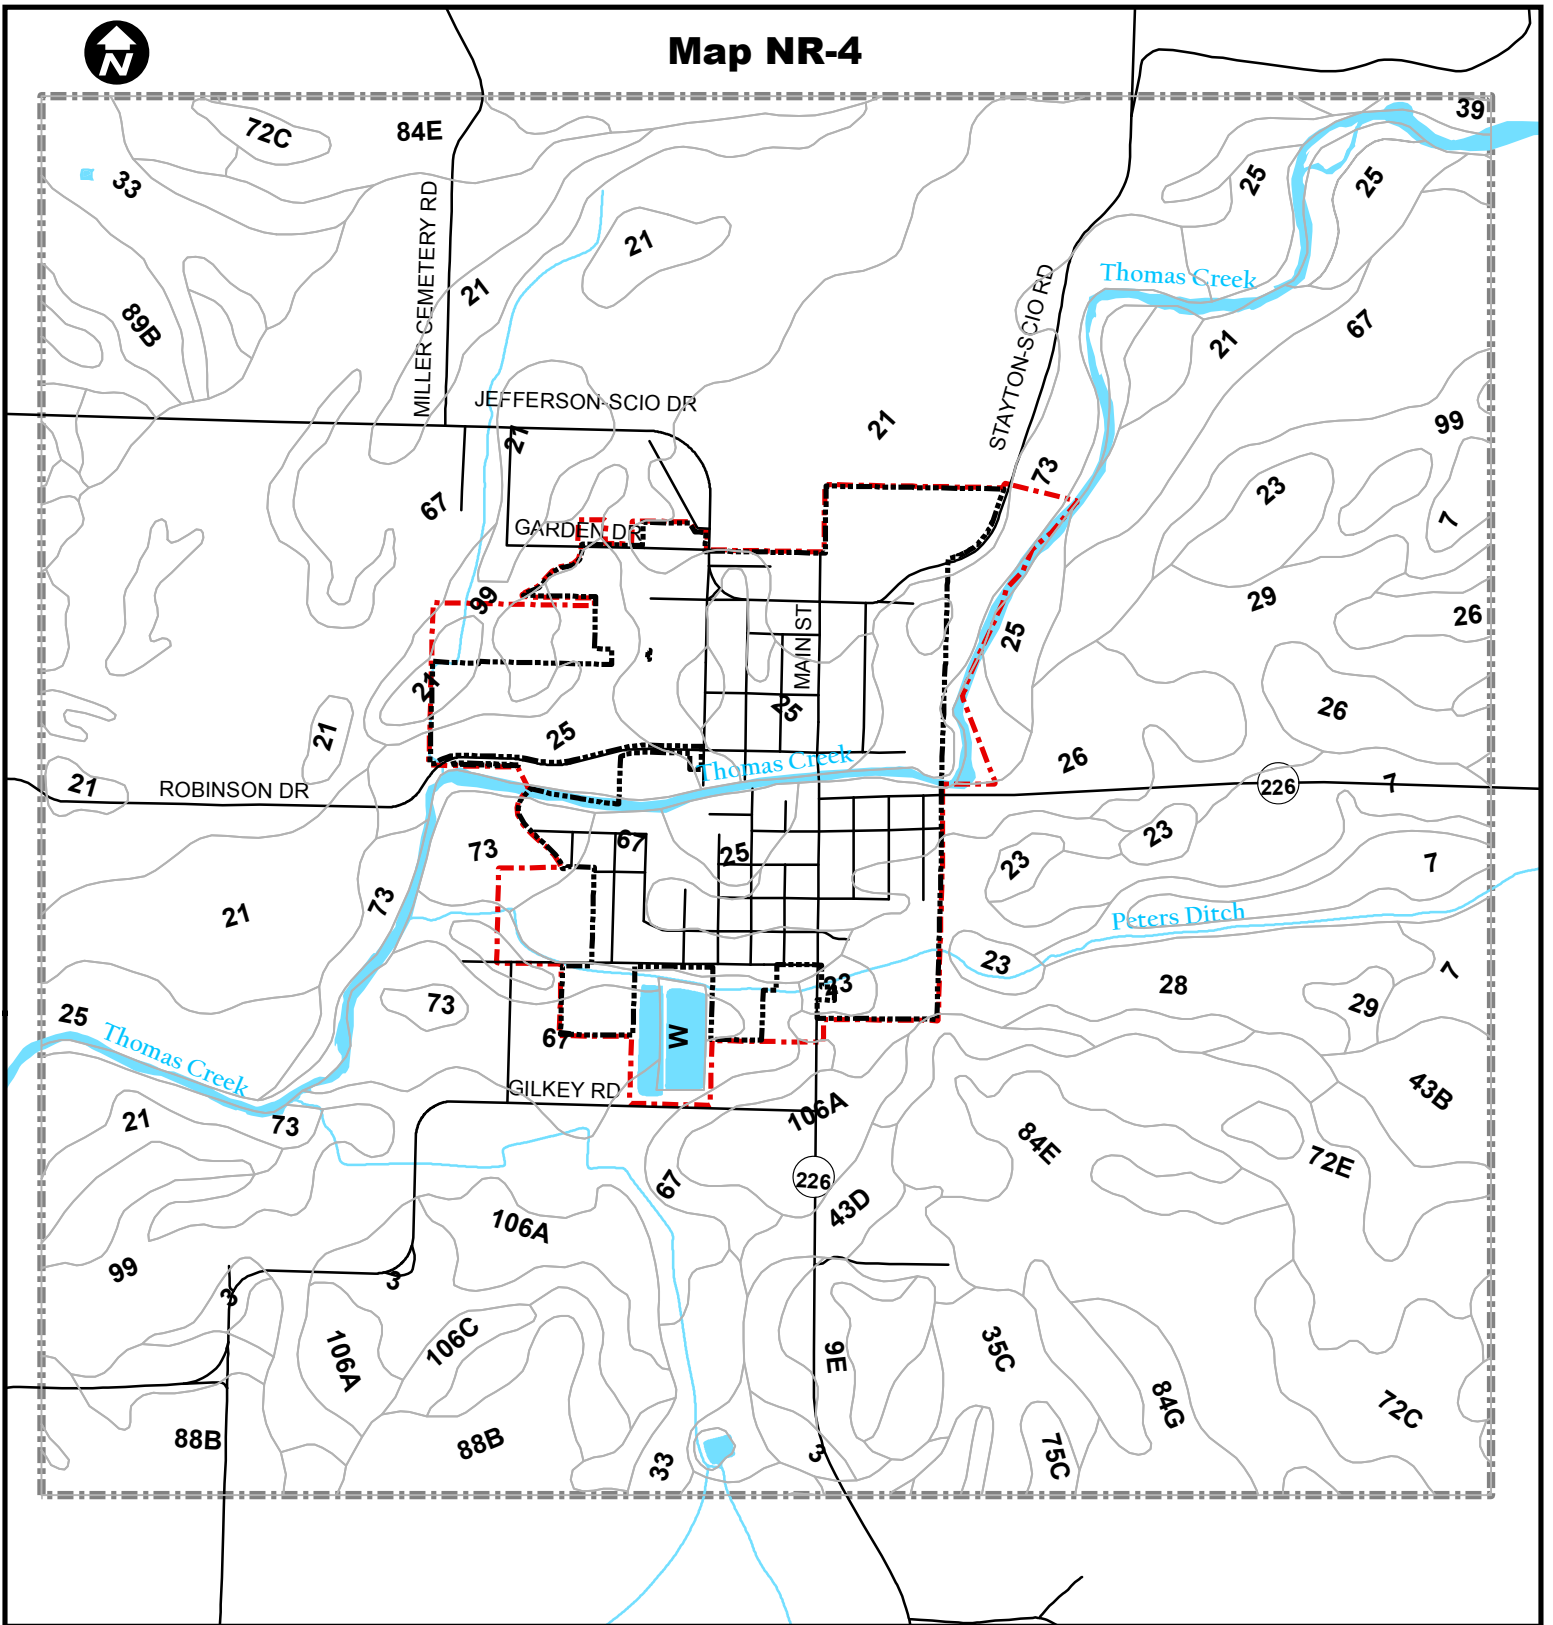

# Map NR-4

City of Scio

Map Revised 11/01/2014.  
Data Provided by the City  
of Scio and Linn County.

## Planning Area Soils

This product is for information purposes only and may not have been prepared for or be suitable for legal, engineering, or surveying purposes. Users of this information should review or consult the primary data and information sources to ascertain the suitability of the information.

### Legend

- Planning Area Soils
- Roads
- City Limits
- UGB
- Rivers, Streams, Ponds
- Planning Area