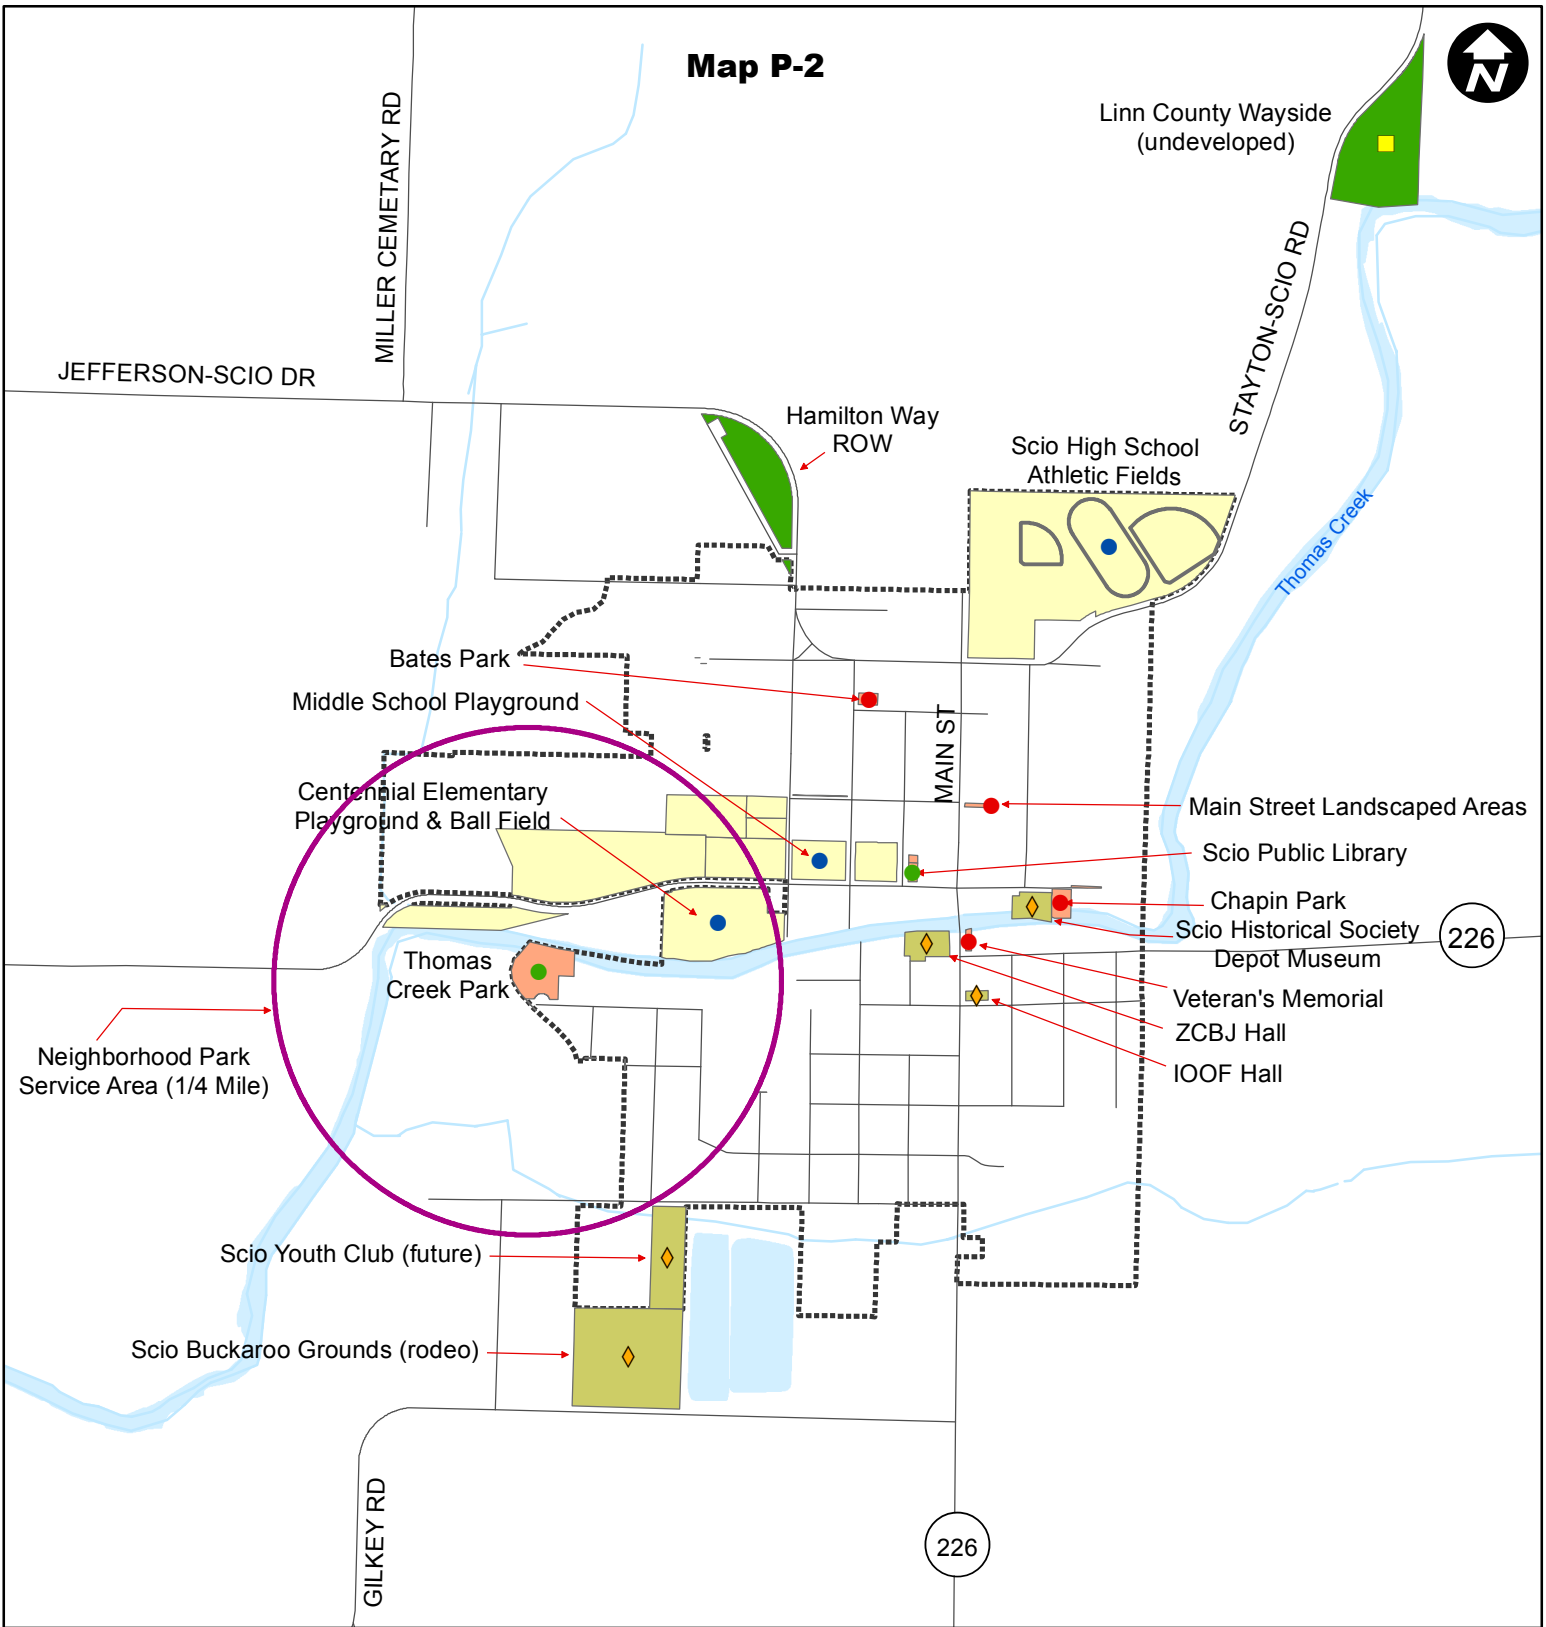

Map P-2

City of Scio

Map Created 11/24/2015
Data provided by the City of Scio and Linn County

Existing Parks and Recreational Facilities

This product is for informational purposes only and may not have been prepared for or be suitable for legal, engineering, or surveying purposes. Users of this information should review or consult the primary data and information sources to ascertain the suitability of the information.

Legend

- Community Non-Profit Facilities
- School Playground & Recreational Fields
- Neighborhood Park
- Pocket Park
- Linn County Parks
- City of Scio Properties
- School District Properties
- Linn County Properties
- Planning Area
- Citylimits