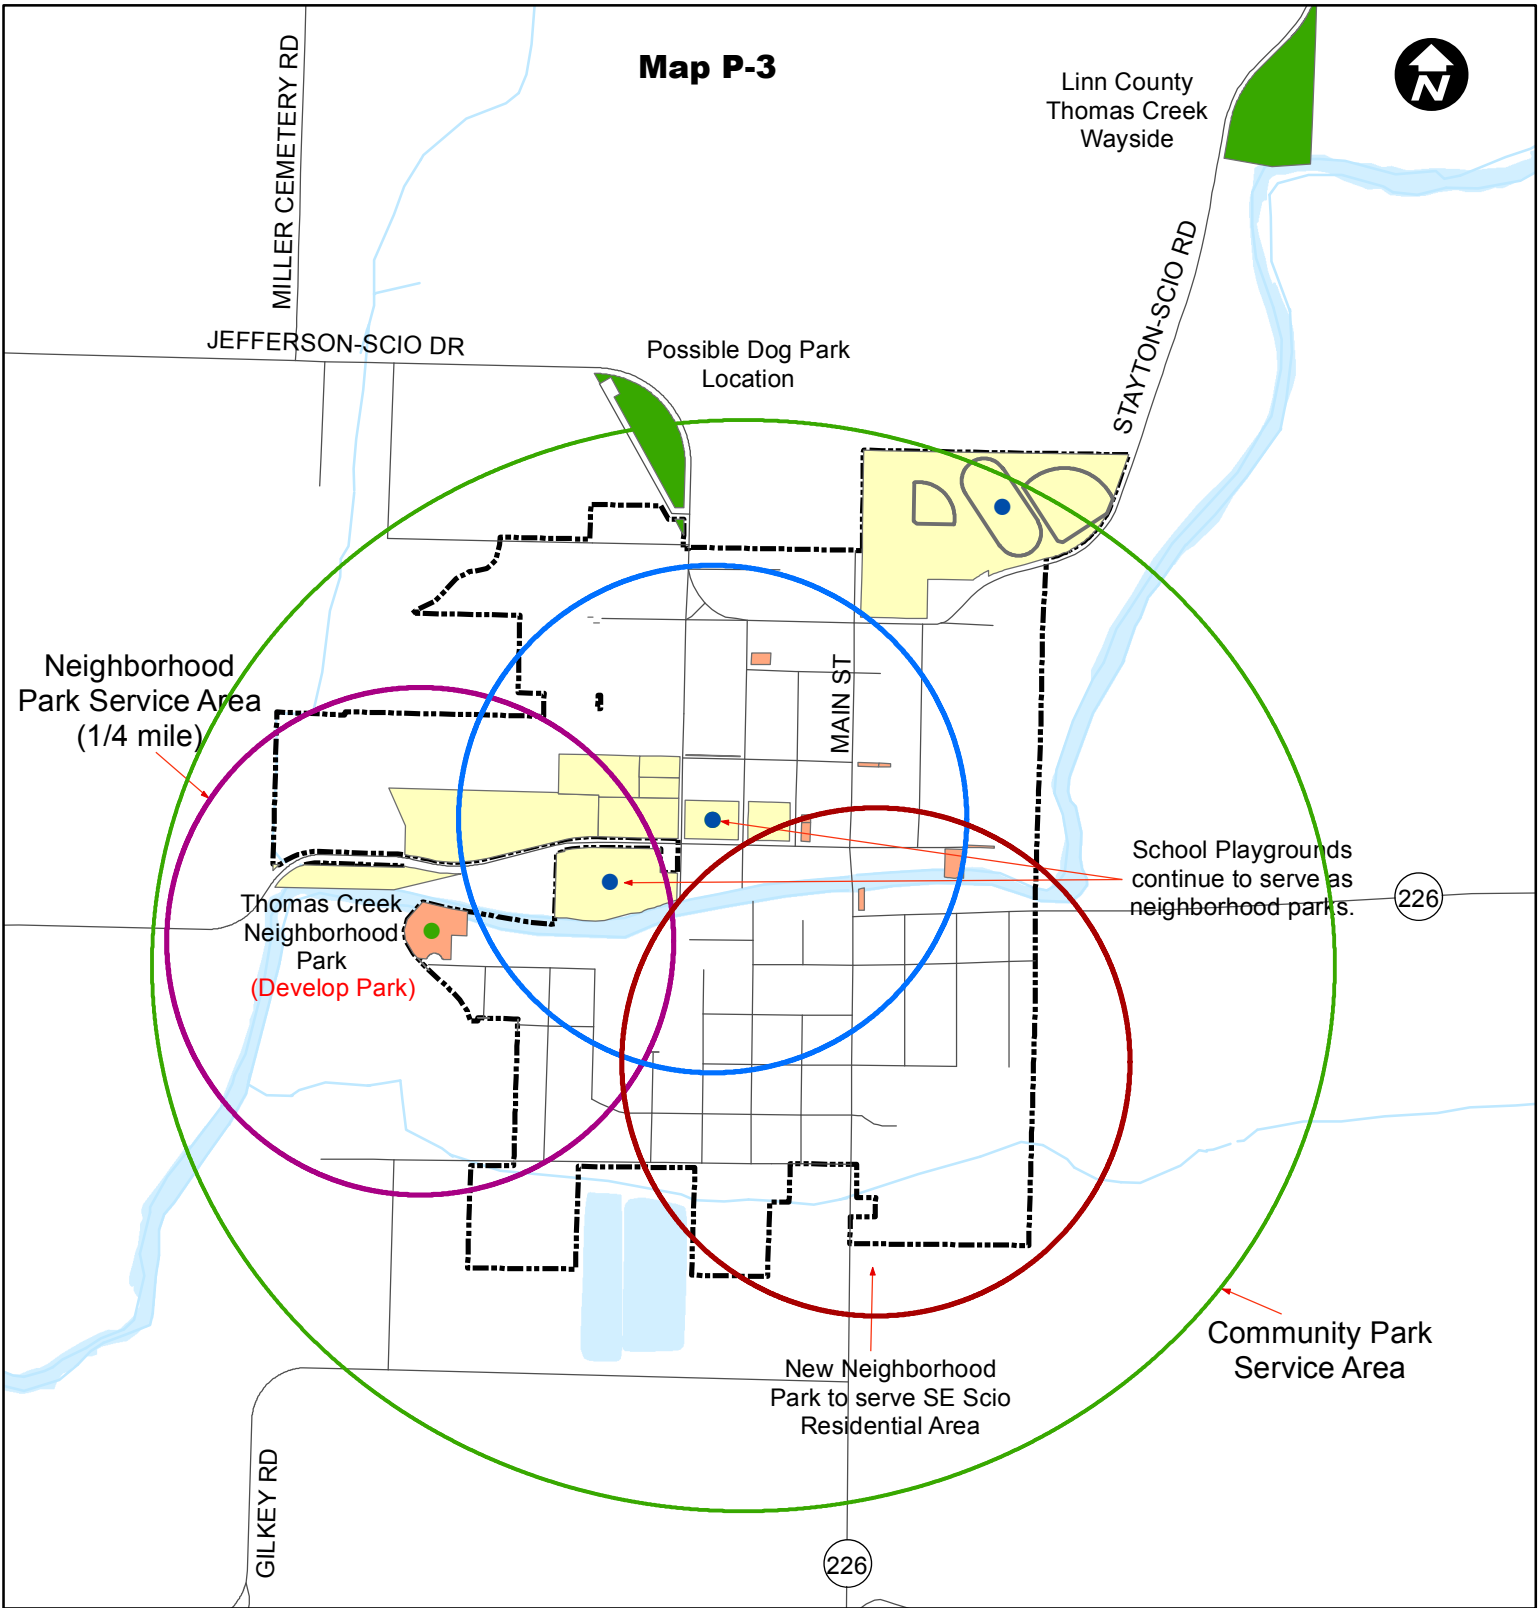

# Map P-3

Linn County  
Thomas Creek  
Wayside

**City of Scio**

Map Created 11/24/2015  
Data provided by the City  
of Scio and Linn County

## Proposed Park Improvements

This product is for informational purposes only and may not have been prepared for or be suitable for legal, engineering, or surveying purposes. Users of this information should review or consult the primary data and information sources to ascertain the suitability of the information.

### Legend

- School Playground & Recreational Fields
- Linn County Properties
- City of Scio Properties
- School District Properties
- Roads
- Planning Area
- City of Scio Boundary