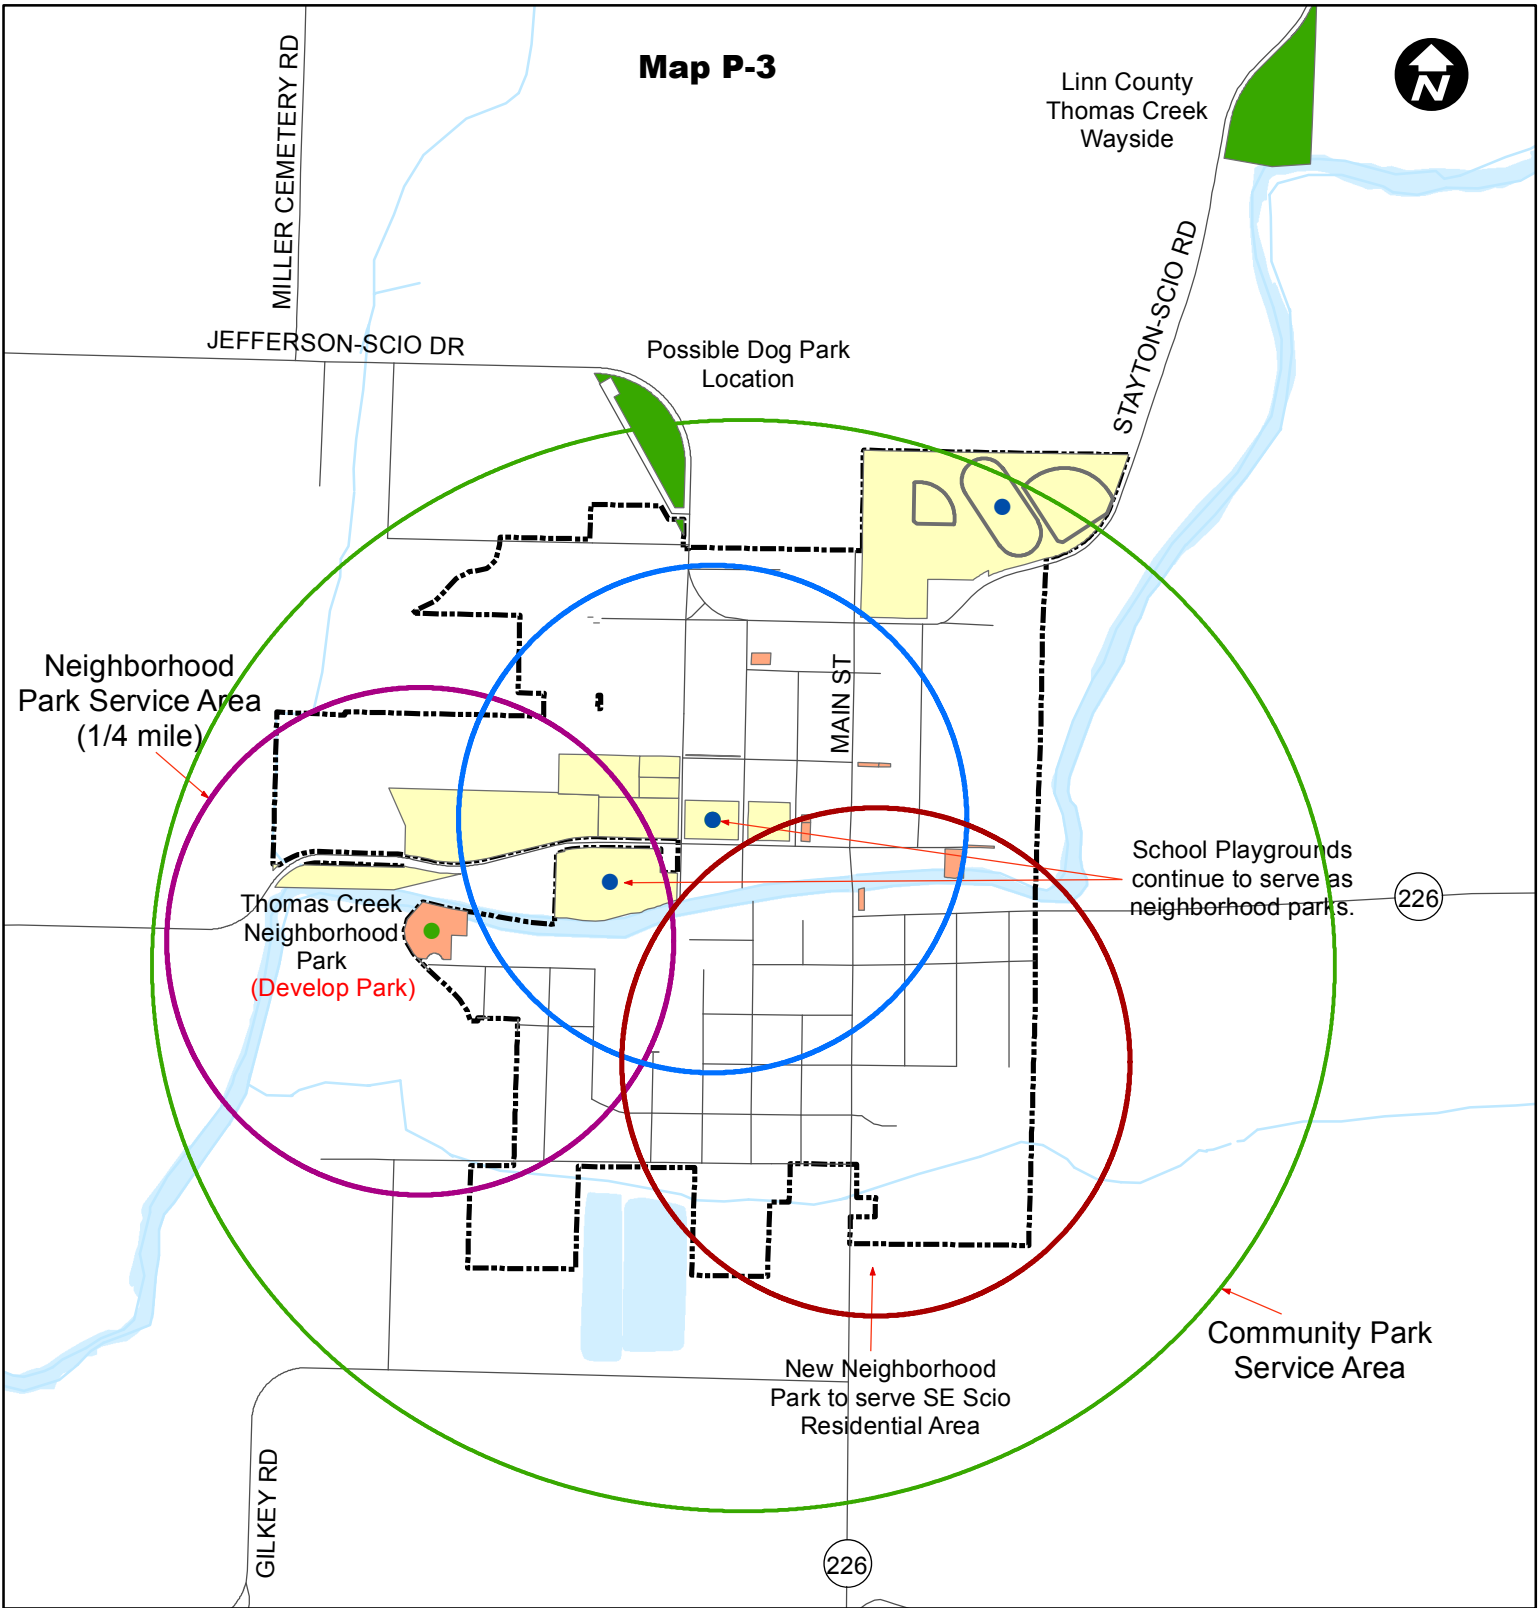

Map P-3

Linn County
Thomas Creek
Wayside

City of Scio

Map Created 11/24/2015
Data provided by the City
of Scio and Linn County

Proposed Park Improvements

This product is for informational purposes only and may not have been prepared for or be suitable for legal, engineering, or surveying purposes. Users of this information should review or consult the primary data and information sources to ascertain the suitability of the information.

Legend

- School Playground & Recreational Fields
- Linn County Properties
- City of Scio Properties
- School District Properties
- Roads
- Planning Area
- City of Scio Boundary