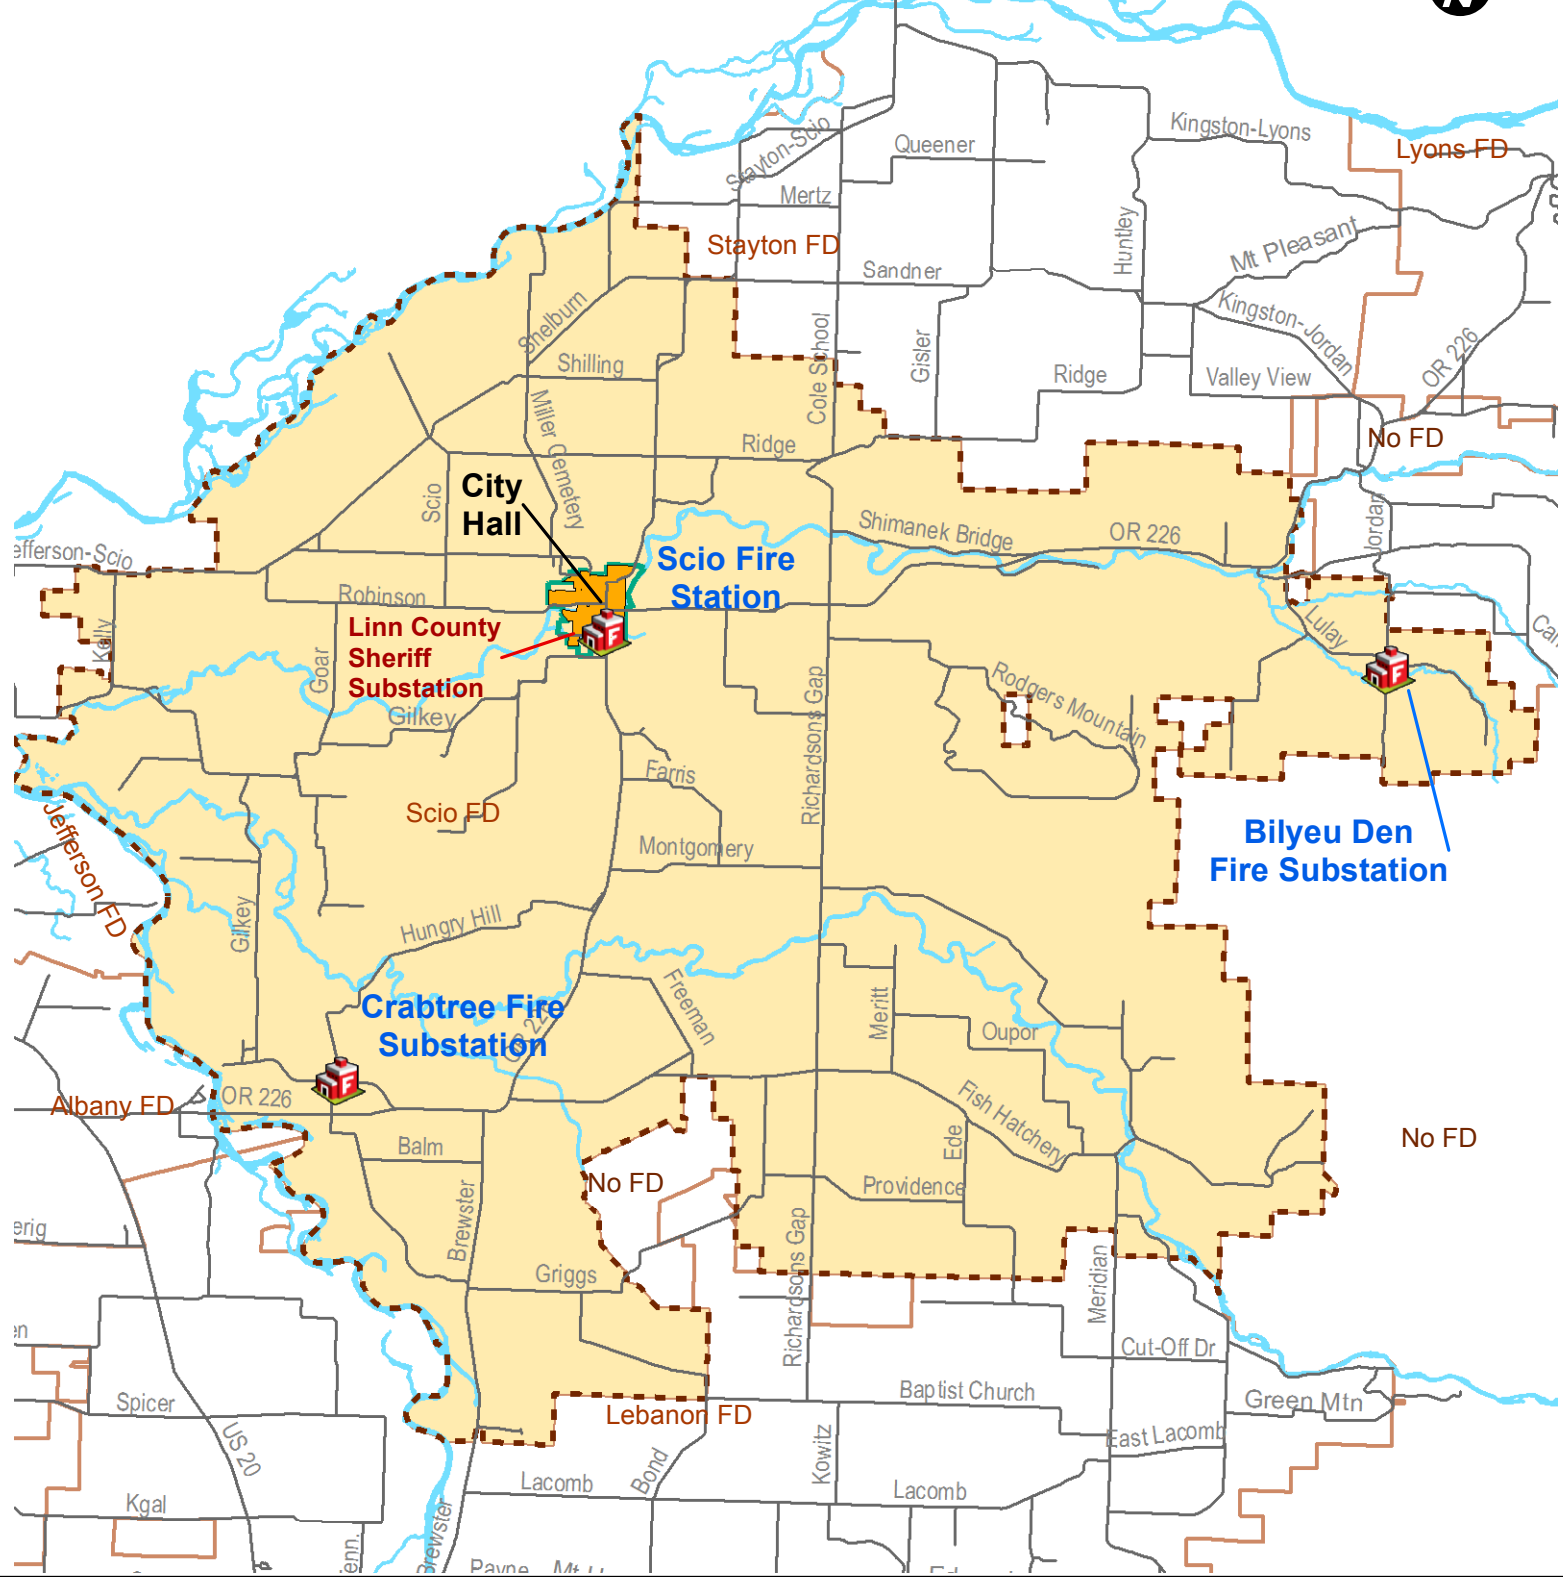

Map PF-5

City of Scio

Map Created 01/01/2017.
Data Provided by the City of Scio and Linn County.

Emergency Service Facilities

This product is for informational purposes only and may not have been prepared for or be suitable for legal, engineering, or surveying purposes. Users of this information should review or consult the primary data and information sources to ascertain the suitability of the information.

Legend

- Scio Area Fire Stations
- Roads
- Scio Fire District
- Fire Districts
- City Limits
- UGB
- Rivers, Streams, Ponds